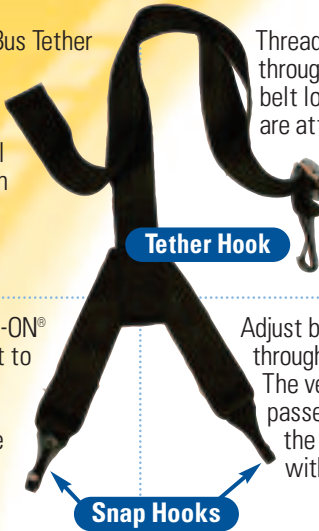

The E-Z-ON® portable Seat Mount easily secures 3 passengers to a standard bus seat!

E-Z-ON® hook

- NHTSA recommends that passengers behind occupants in Seat Mount be restrained with a seat belt or other restraint or the seat be unoccupied.
- Push button closure faces the seat back to prevent busy-fingers unlatching!
- FMVSS213 approved.

mini-bars slides back thread after adjusting

E-Z-ON® Seat Mount
back of bus seat view

E-Z-ON® Seat Mount

E-Z-ON® Bus Tether Mount for School Buses

LAP BELT REQUIRED:

The E-Z-ON® Bus Tether Mount is required for any E-Z-ON® vest on school bus seats with seat belts.

Thread the lap belt through the E-Z-ON® vest belt loops. Snap hooks are attached to the vest. The tether hook attaches to the bus tether anchor.

Install the E-Z-ON® tether bracket to the existing seat belt hardware. See picture below.