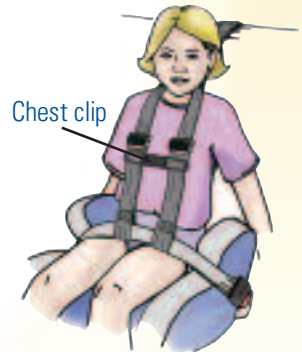

Passengers must use existing crotch straps to meet NHTSA guidelines.

NHTSA recommends that passengers seated directly behind occupants in CamHarnesses be restrained with a seat belt or other restraint or the seat be unoccupied.