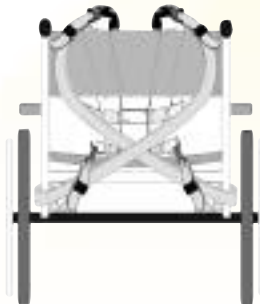

LAP BELT NOT REQUIRED:

E-Z-ON® Bus Floor Mount

School Bus Seat

**D-ring with
snap hook**

E-Z-ON® Wheelchair Mount

Use only as a passenger restraint with an E-Z-ON® Vest. This is not a securement for the wheelchair.