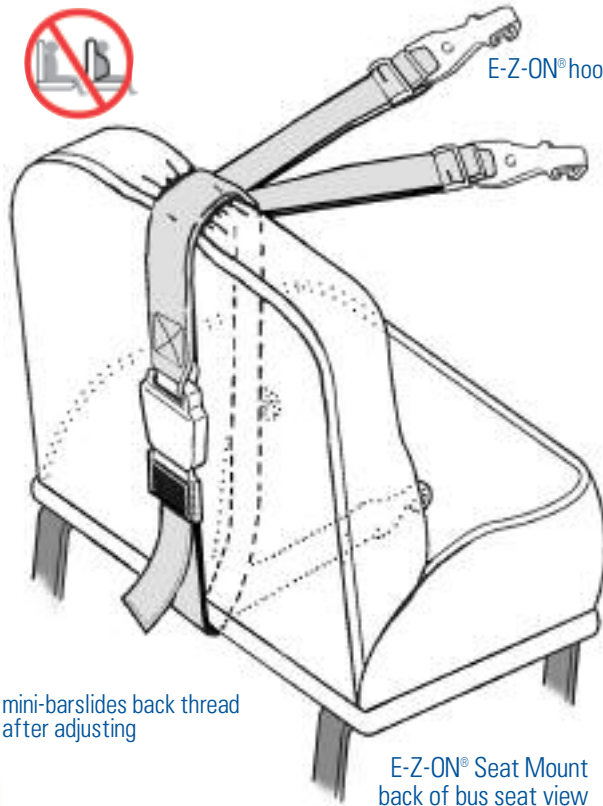

Portable or permanent crotch straps available to order

E-Z-ON® Seat Mount (CamWrap™) for School Buses

E-Z-ON® Seat Mount is portable and needs no seat belts to meet FMVSS213

Easy to install. Just wrap mount securely around bus seat, adjust hooks snugly to the vest and away you go!

No fussing with complicated installation! Secures passengers 20-168 lbs. age 2-Adult.

E-Z-ON® hooks prevent busy fingers from unlatching. Seat Mount secures easily to either vest D-rings on adjustable vest or metal slots.

The E-Z-ON® portable Seat Mount easily secures 3 passengers to a standard bus seat!

E-Z-ON® hook

- NHTSA recommends that passengers behind occupants in Seat Mount be restrained with a seat belt or other restraint or the seat be unoccupied.
- Push button closure faces the seat back to prevent busy-fingers unlatching!
- FMVSS213 approved.