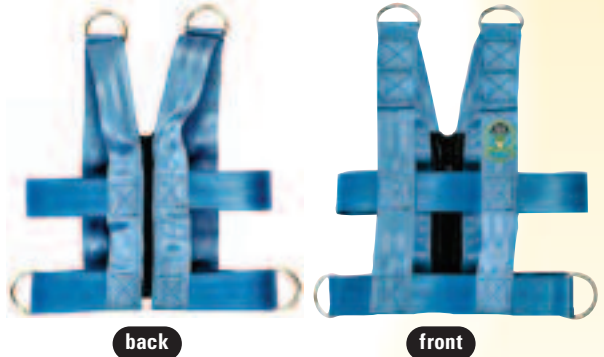

See page 8 for ordering information

XS-S-M Vests have permanent crotch straps that meet FMVSS213.

E-Z-ON®
hook

Vest Sizes and Back Closures for School Buses

Model #103Z

Adjustable shoulders
Adjustable 3 zipper body panel
2 Hip D-rings
20-168 lbs.

Size	Age	Waist
XXS	2-4	19-23"
S	4-6	25-30"
M	8-14	32-37"
LG	14-adult	37-42"

Crotch straps are standard
XXS-M only
M/LG vests are burgundy
LG are black vests

Choose Correct Size When Ordering

E-Z-ON® VEST w/Floor Mount103ZFM
E-Z-ON® VEST w/Seat Mount103ZS
E-Z-ON® VEST w/Wheelchair Mount103ZWC
Tether Mounts Available – See Page 11

Model #101

Non-adjustable shoulders
Non-adjustable body
1 Zipper
2 Hip D-rings

Size	Age	Waist
XS	2-4	22"
S	4-6	25"
S/M	6-8	28"
M	14-adult	32"

Adult #102 series

M/LG	34"	XLG 40"
LG	37"	XXLG 43"

Choose Correct Size When Ordering