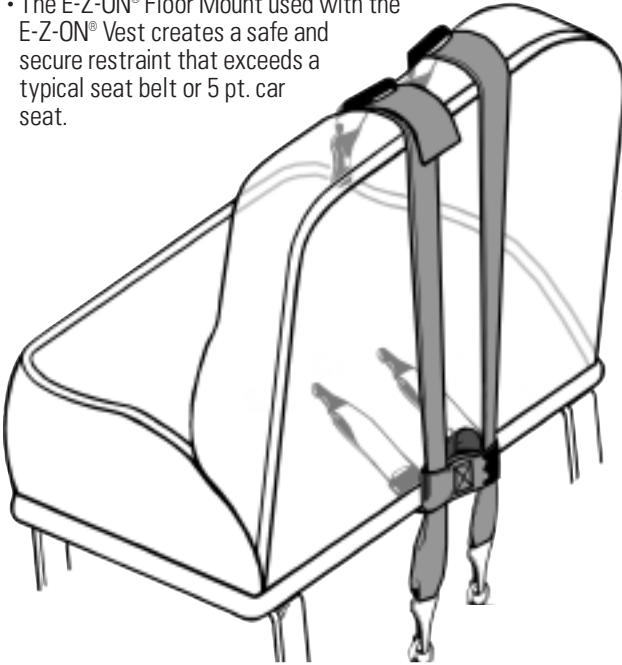

Tether bracket (swivel) included

Lift up on tilt-lock to adjust tether

Tether attaches under bus seat, using seat belt hardware or E-Z-ON® hardware

E-Z-ON® Floor Mount for School Buses

The E-Z-On® Vest Must Be Used

- This E-Z-ON® Floor Mount is the perfect design that safely restrains children with the E-Z-ON® Vest in school buses.
- The E-Z-ON® Floor Mount should be used for passengers with emotional or behavioral disorders who need additional restraint.
- Children who unbuckle their car seats or seat belts can endanger themselves and distract the bus driver.
- The E-Z-ON® Floor Mount used with the E-Z-ON® Vest creates a safe and secure restraint that exceeds a typical seat belt or 5 pt. car seat.