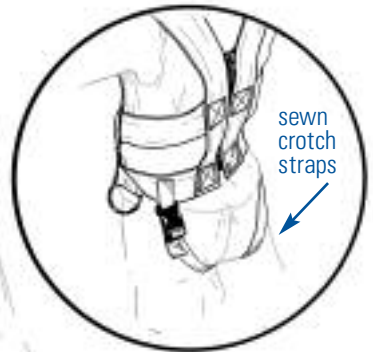

Model #101

- XS-M Vests have sewn crotch straps that meet NHTSA guidelines
- Meets FMVSS 213
- Must use with E-Z-ON®'s seat mount, floor mount or wheelchair mount
- Fits ages 2-Adult 20-168 lbs.
- Accessories are available
- Replace after crash
- U.S. Pat. #4,226,474

See page 8 for ordering information