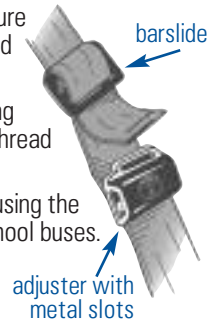

See page 8 for ordering information

The Parachute logo will always be visible on the front of every E-Z-ON® Vest

SLIM ADJUSTER COVERS

front

back

- Adjustable shoulder straps pull easily to lengthen and shorten the vest for a secure fit. The hip strap must remain low around the lap.
- Bar slides keep busy fingers from undoing shoulder straps. Shoulder straps back-thread and lock.
- D-rings make securement a snap when using the E-Z-ON® Seat Mount, Floor Mount in school buses.
- Adjustable Zipper Panel