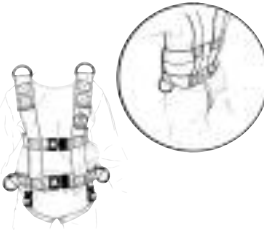

Choose Correct Size When Ordering

- E-Z-ON® VEST w/Floor Mount203FM
- E-Z-ON® VEST w/Seat Mount203S
- E-Z-ON® VEST w/Wheelchair Mount203WC
- Tether Mounts Available – See Page 11

Model #101PB (XS-S)

- Non-adjustable shoulders
- 2 Mini-Push Buttons
- 2 Hip D-rings
- Crotch Straps

Size	Age	Waist
XS (mini- pb)	2-4	22-25"
S (mini- pb)	4-6	25-28"

Choose Correct Size When Ordering

- Children sizes
- E-Z-ON® VEST w/Floor Mount101FMPB
- E-Z-ON® VEST w/Seat Mount101SPB
- E-Z-ON® VEST w/Wheelchair Mount101WCPB
- Tether Mounts Available – See Page 11

Model #101 PB/102 PB

- Non-adjustable shoulders
- 2 Hip D-rings
- 2 Standard Push Buttons

101PB (S-M)			102PB (M/LG-XXLG)			
Size	Age	Waist	Size	Waist	Size	Waist
S/M	6-8	28-32"	M/LG	34-37"	XLG	40-43"
M	14-adult	32-34"	LG	37-40"	XXLG	43-46"