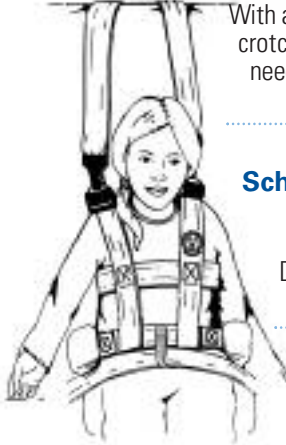

Adjustable Zipper Panel

Sewn-zipper panel offers 3 zipper sizes to adjust chest and waist straps. Perfect for growth spurts and bulky clothing. Made for children and adults 20-168 lbs.

Crotch Straps

**LAP BELT REQUIRED:
Adjustable 103Z Vest
with E-Z-ON® Tether Mount**

With a booster no crotch straps are needed to meet FMVSS213

Bus tether hardware: 7/16" bolt, 1" washer, tether bracket (swivel), nut. (Available to order)

School Bus Seat Mount

E-Z-ON® hooks attach to vest D-rings for fast and safe securement.