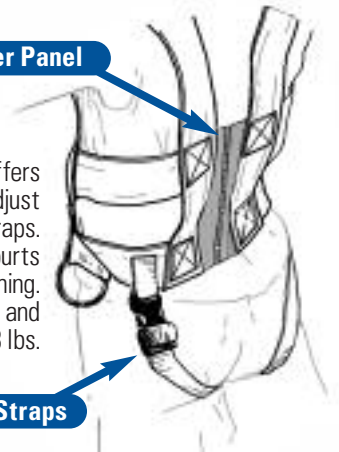

E-Z-ON® Adjustable 103Z Vest for School Buses

*The Complete
Adjustable Vest
that Grows
with the
Passenger!*

Model #103Z

- XXS-M Vests have sewn crotch straps that meet NHTSA guidelines
- Portable or sewn crotch straps are available.
- Meets FMVSS 213
- Must use with E-Z-ON®'s seat mount, bus tether mount, floor mount, or wheelchair mount
- Fits ages 2–Adult 20-168 lbs.
- Accessories are available
- Replace after crash
- U.S. Pat. #5,733,014

See page 8 for ordering information

The Parachute logo will always be visible on the front of every E-Z-ON® Vest

SLIM ADJUSTER COVERS

front

back

- Adjustable shoulder straps pull easily to lengthen and shorten the vest for a secure fit. The hip strap must remain low around the lap.
- Bar slides keep busy fingers from undoing shoulder straps. Shoulder straps back-thread and lock.
- D-rings make securement a snap when using the E-Z-ON® Seat Mount, Floor Mount in school buses.
- Adjustable Zipper Panel

Quick and Easy!

- E-Z-ON® Vests can be comfortably fitted before getting in the school bus.
- No-more struggling on the bus with restraints!
- Simple and secure mounting straps make attachment to the vest a snap, for school bus and wheelchairs.
- Wash with mild soap and hang dry.

Adjustable Zipper Panel

Sewn-zipper panel offers 3 zipper sizes to adjust chest and waist straps. Perfect for growth spurts and bulky clothing. Made for children and adults 20-168 lbs.

Crotch Straps

**LAP BELT REQUIRED:
Adjustable 103Z Vest
with E-Z-ON® Tether Mount**