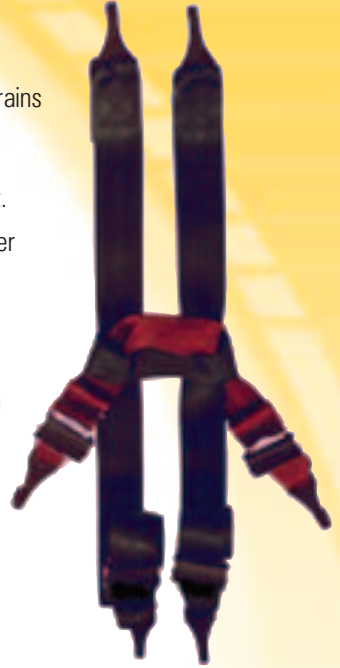

E-Z-ON® Floor Mount for School Buses

The E-Z-On® Vest Must Be Used

- This E-Z-ON® Floor Mount is the perfect design that safely restrains children with the E-Z-ON® Vest in school buses.
- The E-Z-ON® Floor Mount should be used for passengers with emotional or behavioral disorders who need additional restraint.
- Children who unbuckle their car seats or seat belts can endanger themselves and distract the bus driver.
- The E-Z-ON® Floor Mount used with the E-Z-ON® Vest creates a safe and secure restraint that exceeds a typical seat belt or 5 pt. car seat.

lift up on tilt-lock
to adjust tether

This product must be used on school bus seats that let the snap hook pass through the seat and attach to the passenger.

Hardware kit included. E-Z-ON® Floor Mount secures passengers 20-168 lbs. safely without the need of a vehicle seat belt.

Use only with
E-Z-ON® Vests.

Slim tilt-locks makes
adjustments easy for all
connecting straps.