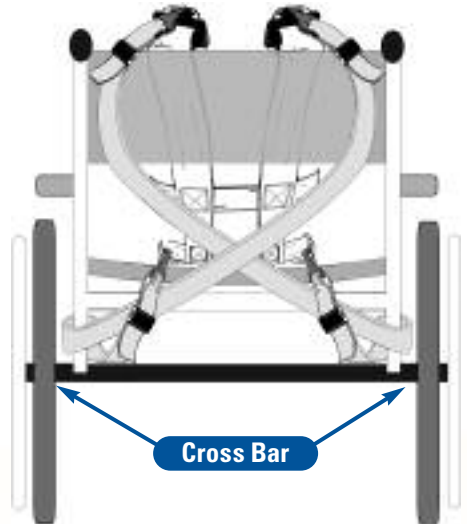

Back view of wheelchair with New E-Z-ON® Wheelchair Mount

- Straps are easily shortened or lengthened with the Tilt-lock adjuster!
- Cross the 2 webbing straps and wrap above both cross bars. Snap hooks easily attach to the vest at the shoulders and the hip straps. Reduce slack in web straps and your passenger is ready to ride!
- It is necessary to use approved tie downs and not the E-Z-ON® Wheelchair Mount to secure the wheelchair on the school bus.

Approved tie downs are required to secure the wheelchair. The E-Z-ON® Wheelchair Mount secures the Passenger.